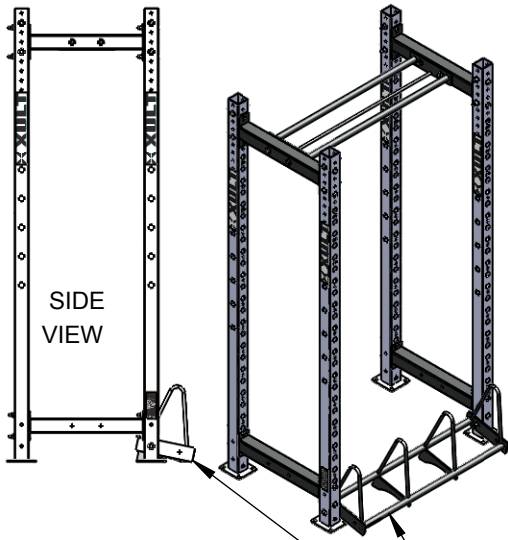

**TOOLS NEEDED:** 3/4" WRENCHES X 2.  
TORQUE SCREWS TO 57 ft-lbs  
HARDWARE FOR ASSEMBLY INCLUDED WITH SHELF  
(ASSEMBLY & EXPLODED VIEWS SHOWN BELOW FOR REFERENCE ONLY)

BP/BOSU RACK 107cm/42"  
W/MOUNTING HARDWARE  
**(SHOWN EXPLODED)**

BP/BOSU RACK 178cm/70"  
W/MOUNTING HARDWARE

**XT-4 DEN-8**  
EXTERIOR  
MOUNTED DENALI STORAGE  
(SHOWN FOR REFERENCE)

**XT-4-BO**  
EXTERIOR  
MOUNTED STORAGE  
(SHOWN FOR REFERENCE)

**XT-4-FS**  
EXTERIOR  
MOUNTED STORAGE  
(SHOWN FOR REFERENCE)