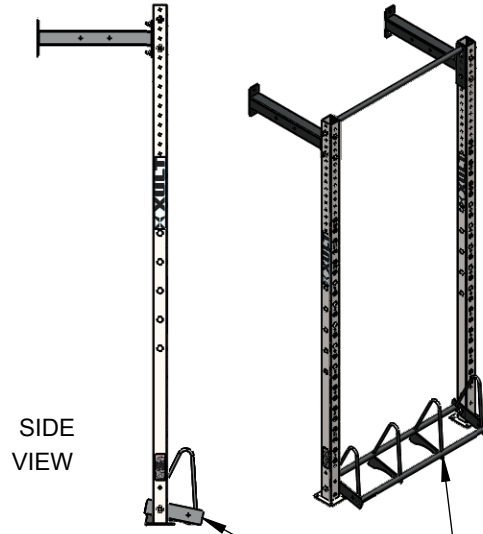

**TOOLS NEEDED:** 3/4" WRENCHES X 2.  
TORQUE SCREWS TO 57 ft-lbs  
HARDWARE FOR ASSEMBLY INCLUDED WITH SHELF  
(ASSEMBLY & EXPLODED VIEWS SHOWN BELOW FOR REFERENCE ONLY)

BP/BOSU RACK 107cm/42"  
W/MOUNTING HARDWARE  
**(SHOWN EXPLODED)**

BP/BOSU RACK 178cm/70"  
W/MOUNTING HARDWARE

**XT-4 DEN-8**  
EXTERIOR  
MOUNTED DENALI STORAGE  
(SHOWN FOR REFERENCE)

**XT-4-BO**  
EXTERIOR  
MOUNTED STORAGE  
(SHOWN FOR REFERENCE)

**XT-4-FS**  
EXTERIOR  
MOUNTED STORAGE  
(SHOWN FOR REFERENCE)