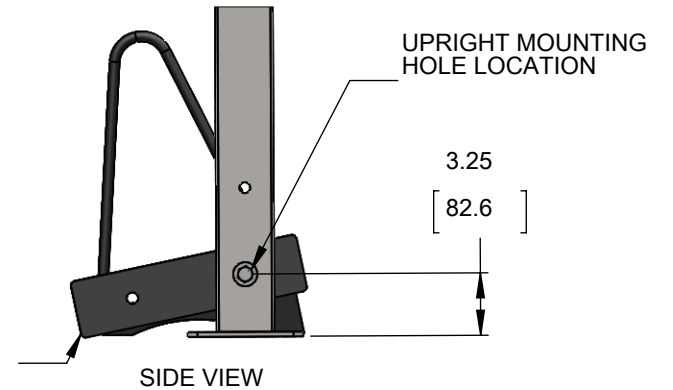

**TOOLS NEEDED:** 3/4" WRENCHES X 2.  
TORQUE SCREWS TO 57 ft-lbs  
HARDWARE FOR ASSEMBLY INCLUDED WITH SHELF  
(ASSEMBLY & EXPLODED VIEWS SHOWN BELOW FOR REFERENCE ONLY)

BP/BOSU RACK 107cm/42"  
W/MOUNTING HARDWARE  
**(SHOWN EXPLODED)**

BP/BOSU RACK 178cm/70"  
W/MOUNTING HARDWARE

**XT-4 DEN-8**  
EXTERIOR  
MOUNTED DENALI STORAGE  
(SHOWN FOR REFERENCE)

**XT-4-BO**  
EXTERIOR  
MOUNTED STORAGE  
(SHOWN FOR REFERENCE)

**XT-4-FS**  
EXTERIOR  
MOUNTED STORAGE  
(SHOWN FOR REFERENCE)