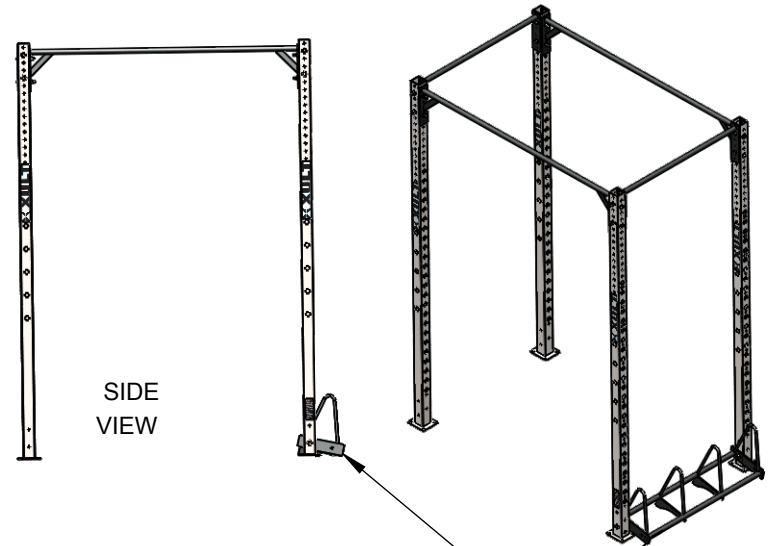

**TOOLS NEEDED:** 3/4" WRENCHES X 2.  
TORQUE SCREWS TO 57 ft-lbs  
HARDWARE FOR ASSEMBLY INCLUDED WITH SHELF  
(ASSEMBLY & EXPLODED VIEWS SHOWN BELOW FOR REFERENCE ONLY)

BP/BOSU RACK 107cm/42"  
W/MOUNTING HARDWARE  
**(SHOWN EXPLODED)**

BP/BOSU RACK 178cm/70"  
W/MOUNTING HARDWARE

**XT-4 DEN-8**  
EXTERIOR  
MOUNTED DENALI STORAGE  
(SHOWN FOR REFERENCE)

**XT-4-BO**  
EXTERIOR  
MOUNTED STORAGE  
(SHOWN FOR REFERENCE)

**XT-4-FS**  
EXTERIOR  
MOUNTED STORAGE  
(SHOWN FOR REFERENCE)

**XT-4-DEN-8**  
INTERIOR  
MOUNTED DENALI STORAGE  
(SHOWN FOR REFERENCE)

**XT-4-BO**  
INTERIOR  
MOUNTED STORAGE  
(SHOWN FOR REFERENCE)

**XT-4-FS**  
INTERIOR  
MOUNTED STORAGE  
(SHOWN FOR REFERENCE)