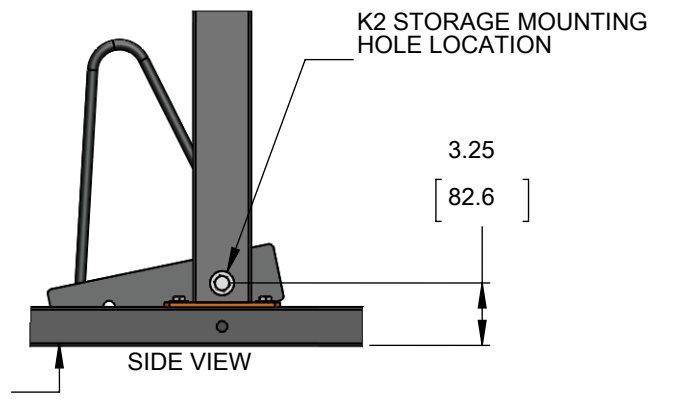

**TOOLS NEEDED:** 3/4" WRENCHES X 2.  
TORQUE SCREWS TO 57 ft-lbs  
HARDWARE FOR ASSEMBLY INCLUDED WITH SHELF  
(ASSEMBLY & EXPLODED VIEWS SHOWN BELOW FOR REFERENCE ONLY)

BP/BOSU RACK 107cm/42"  
W/MOUNTING HARDWARE  
**(SHOWN EXPLODED)**

BP/BOSU RACK 178cm/70"  
W/MOUNTING HARDWARE

**XT-4 DEN-8**  
EXTERIOR  
MOUNTED DENALI STORAGE  
(SHOWN FOR REFERENCE)

**XT-4-BO**  
EXTERIOR  
MOUNTED STORAGE  
(SHOWN FOR REFERENCE)

**XT-4-FS**  
EXTERIOR  
MOUNTED STORAGE  
(SHOWN FOR REFERENCE)