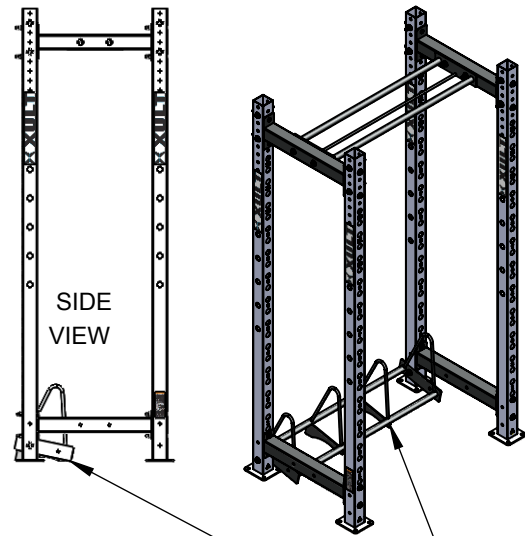

**TOOLS NEEDED:** 3/4" WRENCHES X 2.  
TORQUE SCREWS TO 57 ft-lbs  
HARDWARE FOR ASSEMBLY INCLUDED WITH SHELF  
(ASSEMBLY & EXPLODED VIEWS SHOWN BELOW FOR REFERENCE ONLY)

BP/BOSU RACK 107cm/42"  
W/MOUNTING HARDWARE  
**(SHOWN EXPLODED)**

BP/BOSU RACK 178cm/70"  
W/MOUNTING HARDWARE

**XT-4 DEN-8**  
EXTERIOR  
MOUNTED DENALI STORAGE  
(SHOWN FOR REFERENCE)

**XT-4-BO**  
EXTERIOR  
MOUNTED STORAGE  
(SHOWN FOR REFERENCE)

**XT-4-FS**  
EXTERIOR  
MOUNTED STORAGE  
(SHOWN FOR REFERENCE)