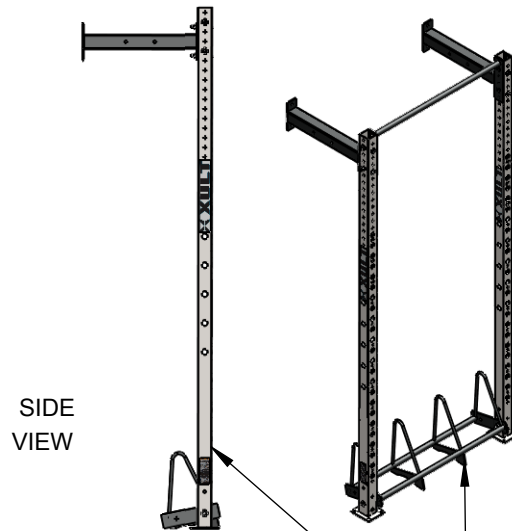

**TOOLS NEEDED:** 3/4" WRENCHES X 2.  
TORQUE SCREWS TO 57 ft-lbs  
HARDWARE FOR ASSEMBLY INCLUDED WITH SHELF  
(ASSEMBLY & EXPLODED VIEWS SHOWN BELOW FOR REFERENCE ONLY)

BP/BOSU RACK 107cm/42"  
W/MOUNTING HARDWARE  
**(SHOWN EXPLODED)**

BP/BOSU RACK 178cm/70"  
W/MOUNTING HARDWARE

**XT-4 DEN-8**  
EXTERIOR  
MOUNTED DENALI STORAGE  
(SHOWN FOR REFERENCE)

**XT-4-BO**  
EXTERIOR  
MOUNTED STORAGE  
(SHOWN FOR REFERENCE)

**XT-4-FS**  
EXTERIOR  
MOUNTED STORAGE  
(SHOWN FOR REFERENCE)

**XT-4-DEN-8**  
INTERIOR  
MOUNTED DENALI STORAGE  
(SHOWN FOR REFERENCE)

**XT-4-BO**  
INTERIOR  
MOUNTED STORAGE  
(SHOWN FOR REFERENCE)

**XT-4-FS**  
INTERIOR  
MOUNTED STORAGE  
(SHOWN FOR REFERENCE)