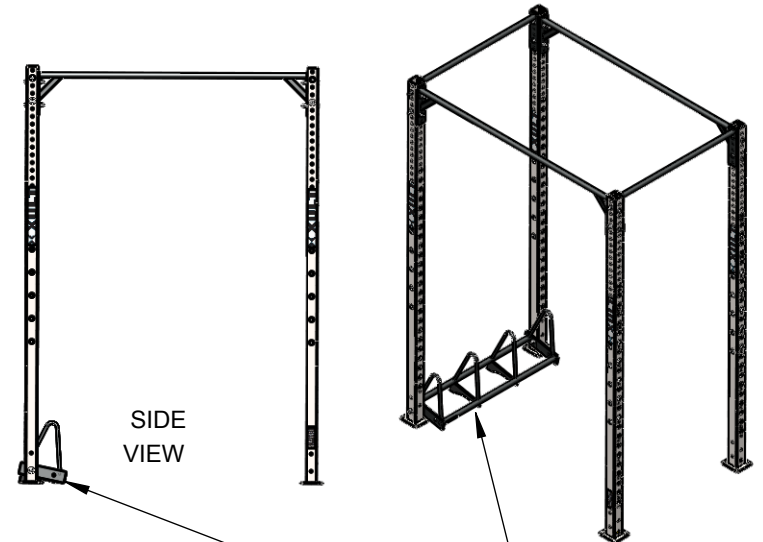

**TOOLS NEEDED:** 3/4" WRENCHES X 2.  
TORQUE SCREWS TO 57 ft-lbs  
HARDWARE FOR ASSEMBLY INCLUDED WITH SHELF  
(ASSEMBLY & EXPLODED VIEWS SHOWN BELOW FOR REFERENCE ONLY)

BP/BOSU RACK 107cm/42"  
W/MOUNTING HARDWARE  
**(SHOWN EXPLODED)**

BP/BOSU RACK 178cm/70"  
W/MOUNTING HARDWARE

**XT-4 DEN-8**  
EXTERIOR  
MOUNTED DENALI STORAGE  
(SHOWN FOR REFERENCE)

**XT-4-BO**  
EXTERIOR  
MOUNTED STORAGE  
(SHOWN FOR REFERENCE)

**XT-4-FS**  
EXTERIOR  
MOUNTED STORAGE  
(SHOWN FOR REFERENCE)

**XT-4-DEN-8**  
INTERIOR  
MOUNTED DENALI STORAGE  
(SHOWN FOR REFERENCE)

**XT-4-BO**  
INTERIOR  
MOUNTED STORAGE  
(SHOWN FOR REFERENCE)

**XT-4-FS**  
INTERIOR  
MOUNTED STORAGE  
(SHOWN FOR REFERENCE)