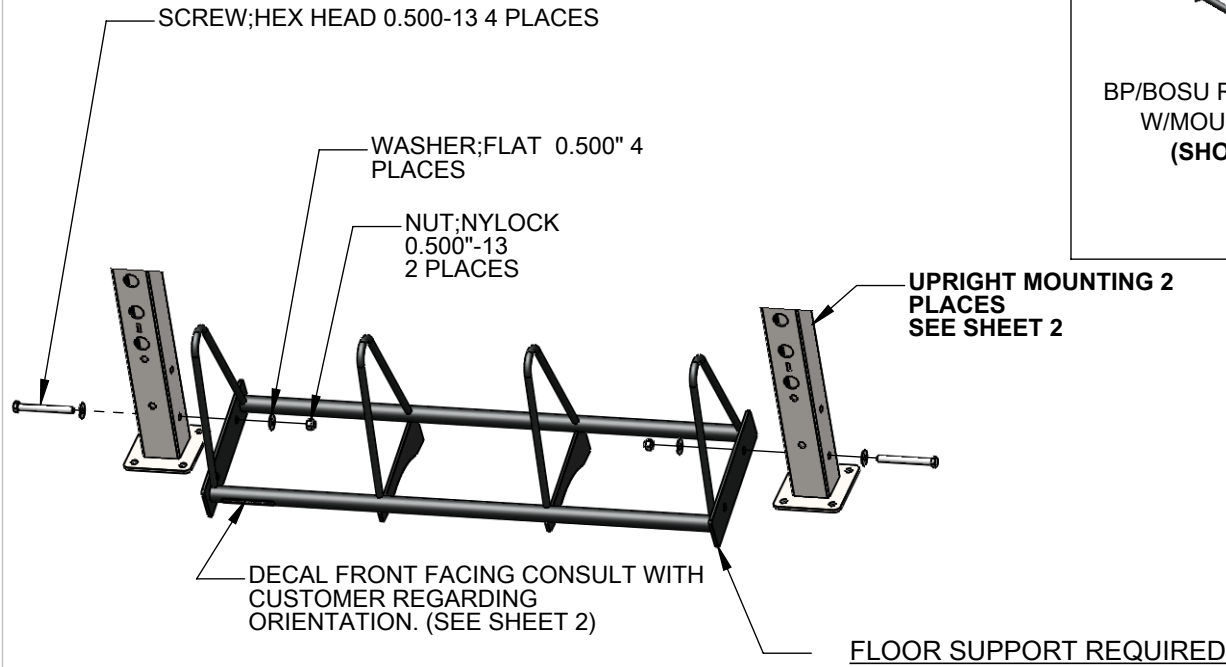

**TOOLS NEEDED:** 3/4" WRENCHES X 2.  
TORQUE SCREWS TO 57 ft-lbs  
HARDWARE FOR ASSEMBLY INCLUDED WITH SHELF  
(ASSEMBLY & EXPLODED VIEWS SHOWN BELOW FOR REFERENCE ONLY)

BP/BOSU RACK 107cm/42"  
W/MOUNTING HARDWARE  
**(SHOWN EXPLODED)**

BP/BOSU RACK 178cm/70"  
W/MOUNTING HARDWARE

**XT-4 DEN-8**  
EXTERIOR  
MOUNTED DENALI STORAGE  
(SHOWN FOR REFERENCE)

**XT-4-BO**  
EXTERIOR  
MOUNTED STORAGE  
(SHOWN FOR REFERENCE)

**XT-4-FS**  
EXTERIOR  
MOUNTED STORAGE  
(SHOWN FOR REFERENCE)