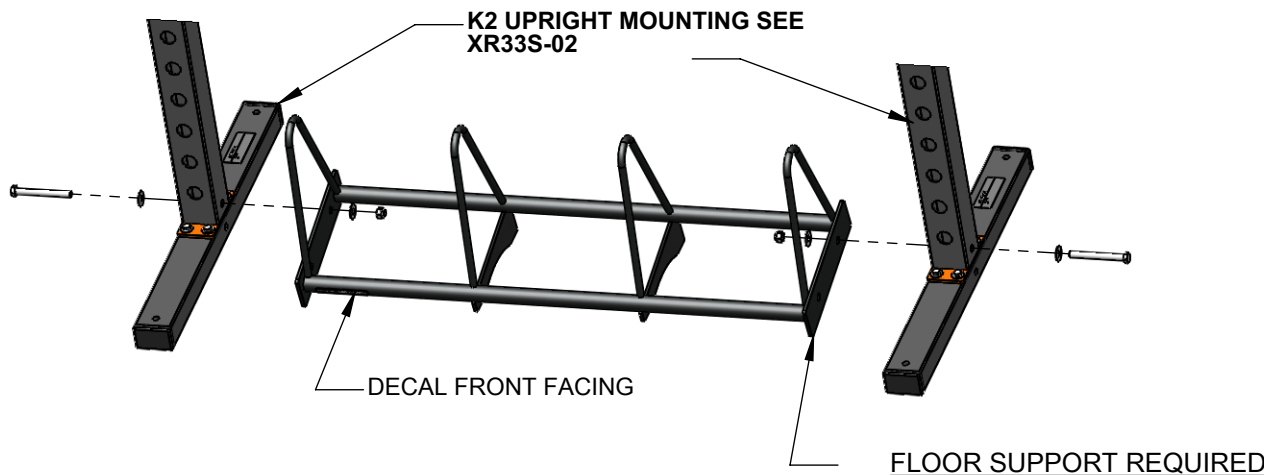

**TOOLS NEEDED:** 3/4" WRENCHES X 2.  
TORQUE SCREWS TO 57 ft-lbs  
HARDWARE FOR ASSEMBLY INCLUDED WITH SHELF  
(ASSEMBLY & EXPLODED VIEWS SHOWN BELOW FOR REFERENCE ONLY)

BP/BOSU RACK 107cm/42"  
W/MOUNTING HARDWARE  
**(SHOWN EXPLODED)**

BP/BOSU RACK 178cm/70"  
W/MOUNTING HARDWARE

**XT-4 DEN-8**  
EXTERIOR  
MOUNTED DENALI STORAGE  
(SHOWN FOR REFERENCE)

**XT-4-BO**  
EXTERIOR  
MOUNTED STORAGE  
(SHOWN FOR REFERENCE)

**XT-4-FS**  
EXTERIOR  
MOUNTED STORAGE  
(SHOWN FOR REFERENCE)

**XT-4-DEN-8**  
INTERIOR  
MOUNTED DENALI STORAGE  
(SHOWN FOR REFERENCE)

**XT-4-BO**  
INTERIOR  
MOUNTED STORAGE  
(SHOWN FOR REFERENCE)

**XT-4-FS**  
INTERIOR  
MOUNTED STORAGE  
(SHOWN FOR REFERENCE)